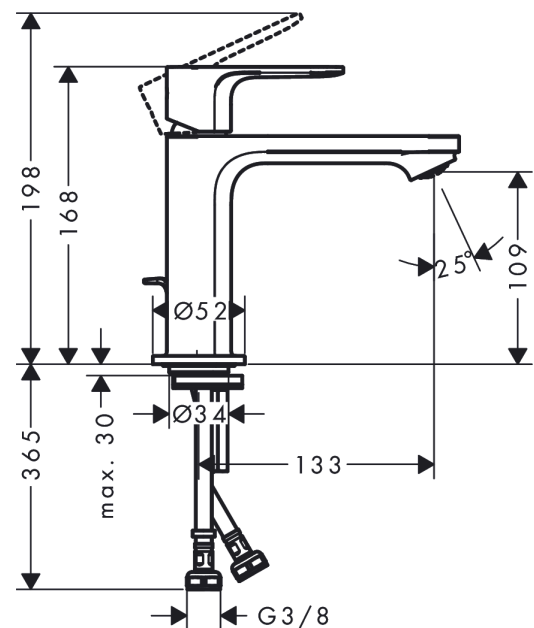

### Single lever basin mixer 110 with pop-up waste set

Surface: **Matt Black** Article Number: **72517670**

##### product features

- consists of: single lever basin mixer, waste set
- ComfortZone 110
- projection: 133 mm
- spout height: 109 mm
- spray type: Normal spray
- maximum flow rate at 3 bar: 5 l/min
- ceramic cartridge
- temperature limitation adjustable
- suitable for continuous flow water heaters
- pop-up waste set G 1¼
- material waste set: synthetic
- connection type: G ¾ connections
- connection dimension: DN15

#### Scale drawing

**Rebris S**  
**Single lever basin mixer 110 with pop-up waste set**  
 Surface: **Matt Black** Article Number: **72517670**

**Flowchart**